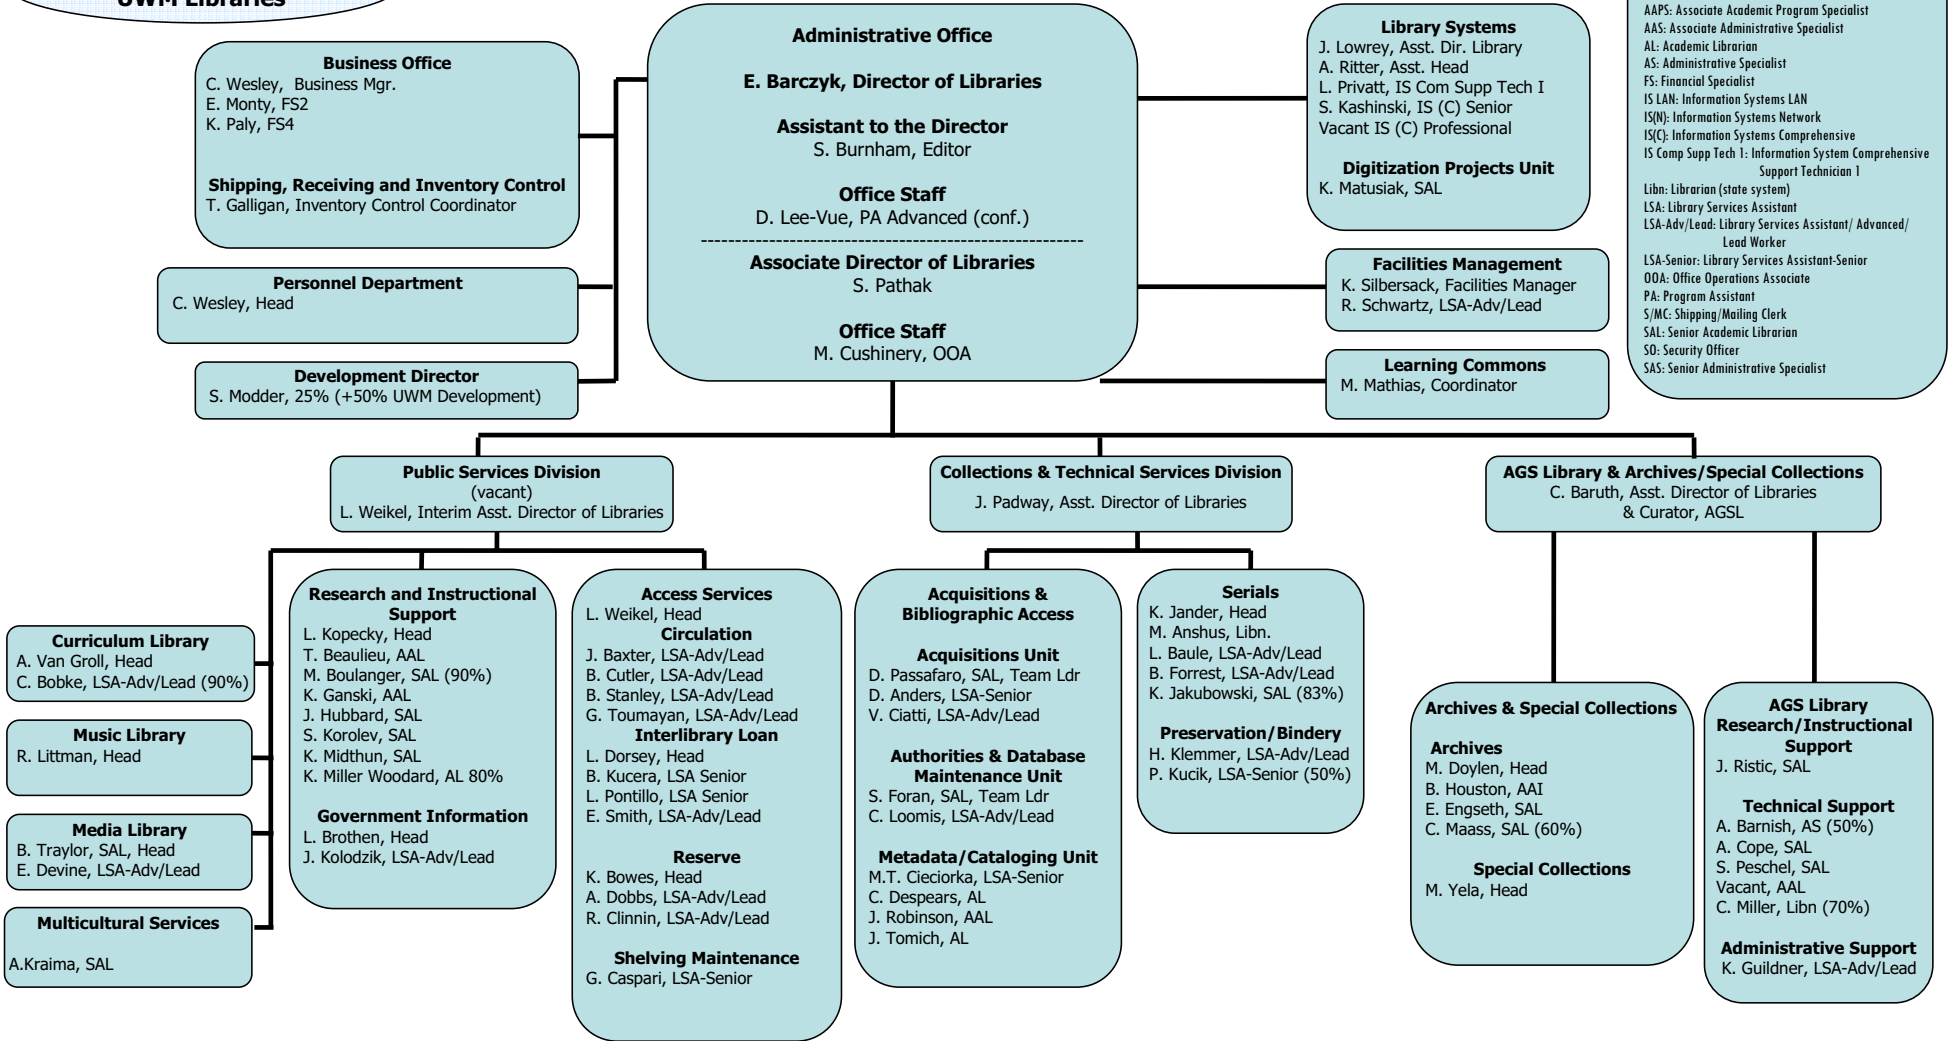

October 2009
UWM Libraries

Legend:
 AA: Academic Archivist
 AAL: Associate Academic Librarian
 AAPS: Associate Academic Program Specialist
 AAS: Associate Administrative Specialist
 AL: Academic Librarian
 AS: Administrative Specialist
 FS: Financial Specialist
 IS LAN: Information Systems LAN
 IS(N): Information Systems Network
 IS(C): Information Systems Comprehensive
 IS Comp Supp Tech I: Information System Comprehensive Support Technician I
 Libn: Librarian (state system)
 LSA: Library Services Assistant
 LSA-Adv/Lead: Library Services Assistant/ Advanced/ Lead Worker
 LSA-Senior: Library Services Assistant-Senior
 OOA: Office Operations Associate
 PA: Program Assistant
 S/MC: Shipping/Mailing Clerk
 SAL: Senior Academic Librarian
 SO: Security Officer
 SAS: Senior Administrative Specialist