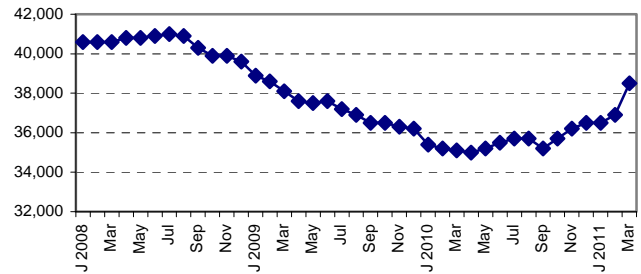

Milwaukee Drilldown, April 2011

for the Milwaukee Area Workforce Investment Board, Inc.

Monthly Employment: Select Industries in the Milwaukee Metro Area, Jan. 2008-March 2011

The employment trends shown below are based on Current Employment Statistics (CES) survey data from employers in Milwaukee, Ozaukee, Washington, and Waukesha counties.

Manufacturing

Construction

Retail Trade

Wholesale Trade

Health and Social Assistance

Employment Services

Unemployment: The March 2011 unemployment rate in Milwaukee County was reported at 8.8% with an estimated 426,821 workers employed and 40,969 unemployed workers actively seeking work.

Workers on UI: In mid-April 36,354 laid-off workers in Milwaukee County were receiving unemployment insurance, down by 2,400 from a month earlier.

Drilldown Data Sources: Wisconsin departments of Children and Families, Health Services, and Workforce Development (4/25/2011). The CES is a federal-state cooperative monthly survey of business establishments; employment estimates are adjusted annually, principally using tax report data.