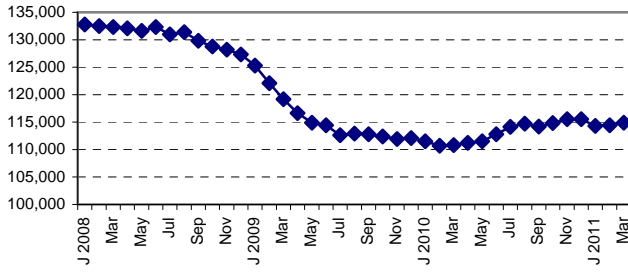

Milwaukee Drilldown, April 2011

for the Milwaukee Area Workforce Investment Board, Inc.

Monthly Employment: Select Industries in the Milwaukee Metro Area, Jan. 2008-March 2011

The employment trends shown below are based on Current Employment Statistics (CES) survey data from employers in Milwaukee, Ozaukee, Washington, and Waukesha counties.

Manufacturing

Construction

Retail Trade

Wholesale Trade

Health and Social Assistance

Employment Services

Unemployment: The March 2011 unemployment rate in Milwaukee County was reported at 8.8% with an estimated 426,821 workers employed and 40,969 unemployed workers actively seeking work.

Workers on UI: In mid-April 36,354 laid-off workers in Milwaukee County were receiving unemployment insurance, down by 2,400 from a month earlier.

Drilldown Data Sources: Wisconsin departments of Children and Families, Health Services, and Workforce Development (4/25/2011). The CES is a federal-state cooperative monthly survey of business establishments; employment estimates are adjusted annually, principally using tax report data.