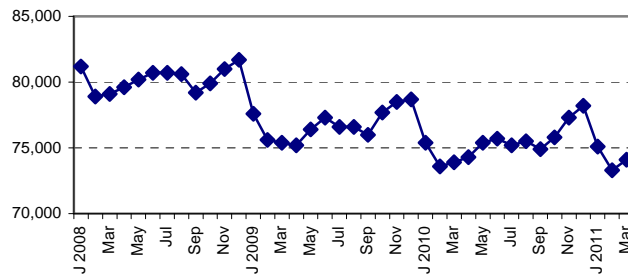

Milwaukee Drilldown, April 2011

for the Milwaukee Area Workforce Investment Board, Inc.

Monthly Employment: Select Industries in the Milwaukee Metro Area, Jan. 2008-March 2011

The employment trends shown below are based on Current Employment Statistics (CES) survey data from employers in Milwaukee, Ozaukee, Washington, and Waukesha counties.

Manufacturing

Construction

Retail Trade

Wholesale Trade

Health and Social Assistance

Employment Services

Unemployment: The March 2011 unemployment rate in Milwaukee County was reported at 8.8% with an estimated 426,821 workers employed and 40,969 unemployed workers actively seeking work.

Workers on UI: In mid-April 36,354 laid-off workers in Milwaukee County were receiving unemployment insurance, down by 2,400 from a month earlier.

Drilldown Data Sources: Wisconsin departments of Children and Families, Health Services, and Workforce Development (4/25/2011). The CES is a federal-state cooperative monthly survey of business establishments; employment estimates are adjusted annually, principally using tax report data.