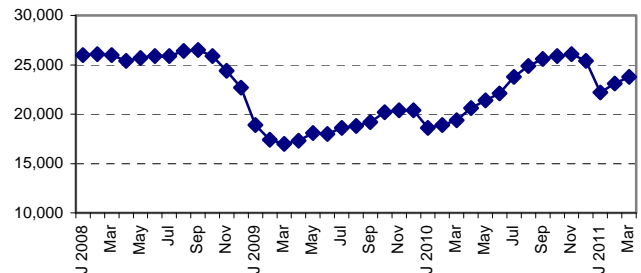

Milwaukee Drilldown, April 2011

for the Milwaukee Area Workforce Investment Board, Inc.

Monthly Employment: Select Industries in the Milwaukee Metro Area, Jan. 2008-March 2011

The employment trends shown below are based on Current Employment Statistics (CES) survey data from employers in Milwaukee, Ozaukee, Washington, and Waukesha counties.

Manufacturing

Construction

Retail Trade

Wholesale Trade

Health and Social Assistance

Employment Services

Unemployment: The March 2011 unemployment rate in Milwaukee County was reported at 8.8% with an estimated 426,821 workers employed and 40,969 unemployed workers actively seeking work.

Workers on UI: In mid-April 36,354 laid-off workers in Milwaukee County were receiving unemployment insurance, down by 2,400 from a month earlier.

Drilldown Data Sources: Wisconsin departments of Children and Families, Health Services, and Workforce Development (4/25/2011). The CES is a federal-state cooperative monthly survey of business establishments; employment estimates are adjusted annually, principally using tax report data.