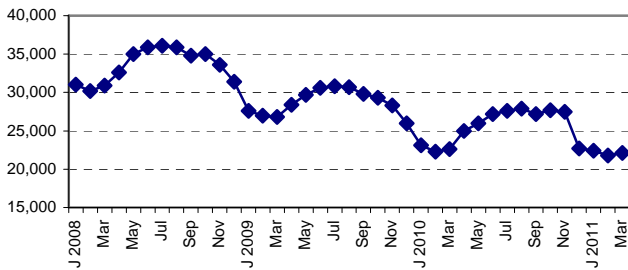

Milwaukee Drilldown, April 2011

for the Milwaukee Area Workforce Investment Board, Inc.

Monthly Employment: Select Industries in the Milwaukee Metro Area, Jan. 2008-March 2011

The employment trends shown below are based on Current Employment Statistics (CES) survey data from employers in Milwaukee, Ozaukee, Washington, and Waukesha counties.

Manufacturing

Construction

Retail Trade

Wholesale Trade

Health and Social Assistance

Employment Services

Unemployment: The March 2011 unemployment rate in Milwaukee County was reported at 8.8% with an estimated 426,821 workers employed and 40,969 unemployed workers actively seeking work.

Workers on UI: In mid-April 36,354 laid-off workers in Milwaukee County were receiving unemployment insurance, down by 2,400 from a month earlier.

Drilldown Data Sources: Wisconsin departments of Children and Families, Health Services, and Workforce Development (4/25/2011). The CES is a federal-state cooperative monthly survey of business establishments; employment estimates are adjusted annually, principally using tax report data.