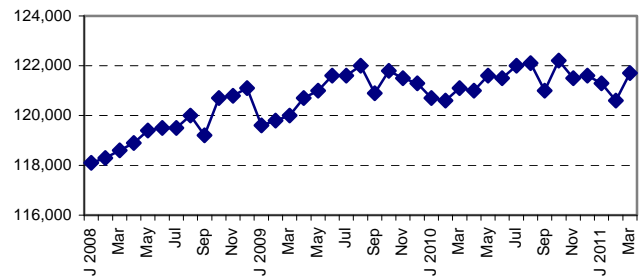

Milwaukee Drilldown, April 2011

for the Milwaukee Area Workforce Investment Board, Inc.

Monthly Employment: Select Industries in the Milwaukee Metro Area, Jan. 2008-March 2011

The employment trends shown below are based on Current Employment Statistics (CES) survey data from employers in Milwaukee, Ozaukee, Washington, and Waukesha counties.

Manufacturing

Construction

Retail Trade

Wholesale Trade

Health and Social Assistance

Employment Services

Unemployment: The March 2011 unemployment rate in Milwaukee County was reported at 8.8% with an estimated 426,821 workers employed and 40,969 unemployed workers actively seeking work.

Workers on UI: In mid-April 36,354 laid-off workers in Milwaukee County were receiving unemployment insurance, down by 2,400 from a month earlier.

Drilldown Data Sources: Wisconsin departments of Children and Families, Health Services, and Workforce Development (4/25/2011). The CES is a federal-state cooperative monthly survey of business establishments; employment estimates are adjusted annually, principally using tax report data.